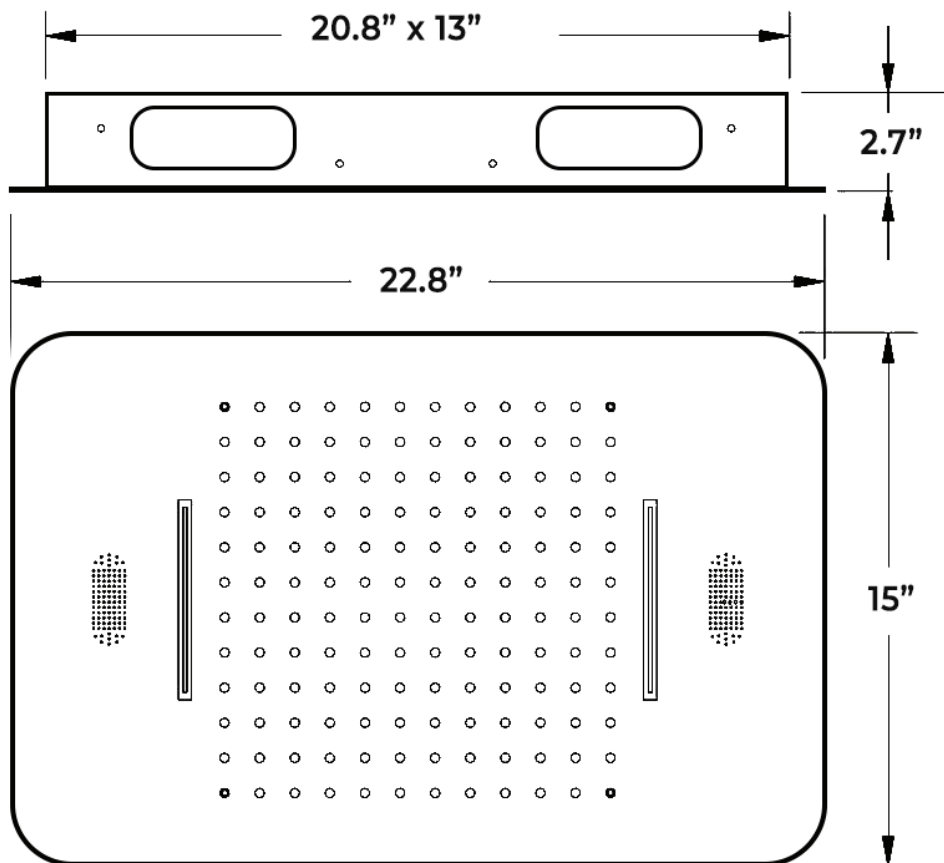

FONTANA CHATOU GOLD FINISH MUSIC SYSTEM HOT AND COLD LED SHOWER HEAD WITH HAND SPRAYER PHONE CONTROLLED SPECS

Specifications

- Material: 304 stainless steel and brass
- Feature: LED
- Style: Contemporary
- Number of Handles: 3 Handle
- Bath & Shower Faucet Type: In Wall
- Surface Treatment: Polished
- Surface Finishing: Gold Finish
- Function 1: rain
- Showerhead: 304sus polished
- Water pressure: 0.1-0.5mpa
- Function 2: waterfall
- Body jets: brass
- Thread: G1/2
- Showerhead size: 580*380mm

Shower Head Size:

Mixer Size:

Hand Shower Size:

The minimum required water pressure is 0.05 MPa (0.5 bar).
Flow rate 2.5 GPM (9.5 LPM).

Body Spray Size:

Thread Interface Size: G 1/2 Inch
Function: Rainfall
Shower Head Feature: Water Saving
Shower Heads
Type: Fixed Rotatable Type
Installation Type: Wall Mounted

Size: 50* 50 mm(2 inch)
Material: Brass
Feature: Can rotate 360 degrees
Flow Rate: 1.5 GPM / 5.7 LPM (each
Bodyspray)