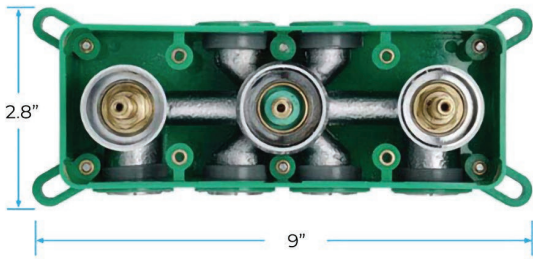

FONTANA CHATOU GOLD FINISH MUSIC SYSTEM HOT AND COLD LED SHOWER HEAD WITH HAND SPRAYER PHONE CONTROLLED SPECS

Specifications

- Material: 304 stainless steel and brass
- Feature: LED
- Style: Contemporary
- Number of Handles: 3 Handle
- Bath & Shower Faucet Type: In Wall
- Surface Treatment: Polished
- Surface Finishing: Gold Finish
- Function 1: rain
- Showerhead: 304sus polished
- Water pressure: 0.1-0.5mpa
- Function 2: waterfall
- Body jets: brass
- Thread: G1/2
- Showerhead size: 580*380mm

Shower Head Size:

Mixer Size:

Hand Shower Size:

The minimum required water pressure is 0.05 MPa (0.5 bar).
Flow rate 2.5 GPM (9.5 LPM).

Body Spray Size:

Thread Interface Size: G 1/2 Inch
Function: Rainfall
Shower Head Feature: Water Saving
Shower Heads
Type: Fixed Rotatable Type
Installation Type: Wall Mounted

Size: 50* 50 mm(2 inch)
Material: Brass
Feature: Can rotate 360 degrees
Flow Rate: 1.5 GPM / 5.7 LPM (each
Bodyspray)