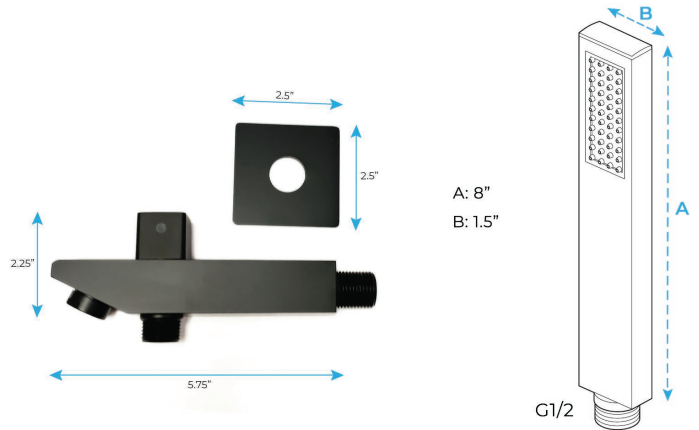

FONTANA CHATOU GOLD FINISH MUSIC SYSTEM HOT AND COLD LED SHOWER HEAD WITH HAND SPRAYER PHONE CONTROLLED SPECS

Specifications

- Material: 304 stainless steel and brass
- Feature: LED
- Style: Contemporary
- Number of Handles: 3 Handle
- Bath & Shower Faucet Type: In Wall
- Surface Treatment: Polished
- Surface Finishing: Gold Finish
- Function 1: rain
- Showerhead: 304sus polished
- Water pressure: 0.1-0.5mpa
- Function 2: waterfall
- Body jets: brass
- Thread: G1/2
- Showerhead size: 580*380mm

Shower Head Size:

Mixer Size:

Hand Shower Size:

The minimum required water pressure is 0.05 MPa (0.5 bar).
Flow rate 2.5 GPM (9.5 LPM).

Body Spray Size:

Thread Interface Size: G 1/2 Inch
Function: Rainfall
Shower Head Feature: Water Saving
Shower Heads
Type: Fixed Rotatable Type
Installation Type: Wall Mounted

Size: 50* 50 mm(2 inch)
Material: Brass
Feature: Can rotate 360 degrees
Flow Rate: 1.5 GPM / 5.7 LPM (each
Bodyspray)