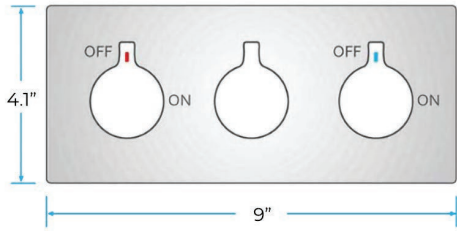

FONTANA CHATOU GOLD FINISH MUSIC SYSTEM HOT AND COLD LED SHOWER HEAD WITH HAND SPRAYER PHONE CONTROLLED SPECS

Specifications

- Material: 304 stainless steel and brass
- Feature: LED
- Style: Contemporary
- Number of Handles: 3 Handle
- Bath & Shower Faucet Type: In Wall
- Surface Treatment: Polished
- Surface Finishing: Gold Finish
- Function 1: rain
- Showerhead: 304sus polished
- Water pressure: 0.1-0.5mpa
- Function 2: waterfall
- Body jets: brass
- Thread: G1/2
- Showerhead size: 580*380mm

Shower Head Size:

Mixer Size:

Hand Shower Size:

The minimum required water pressure is 0.05 MPa (0.5 bar).
Flow rate 2.5 GPM (9.5 LPM).

Body Spray Size:

Thread Interface Size: G 1/2 Inch
Function: Rainfall
Shower Head Feature: Water Saving
Shower Heads
Type: Fixed Rotatable Type
Installation Type: Wall Mounted

Size: 50* 50 mm(2 inch)
Material: Brass
Feature: Can rotate 360 degrees
Flow Rate: 1.5 GPM / 5.7 LPM (each
Bodyspray)