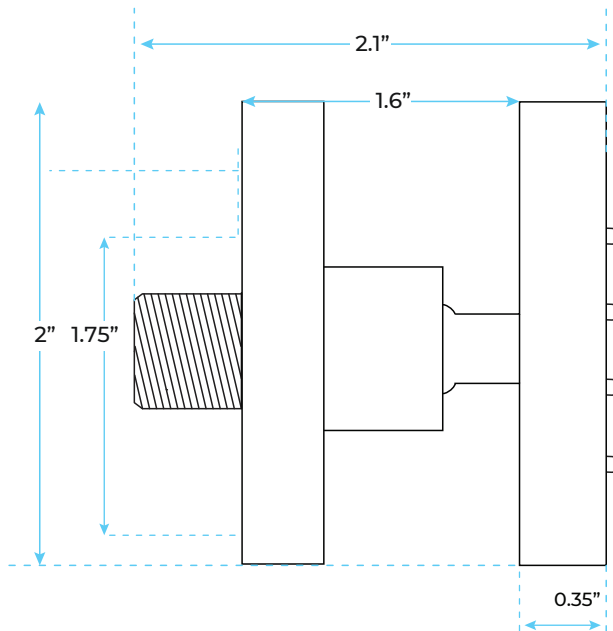

FONTANA CHATOU GOLD FINISH MUSIC SYSTEM HOT AND COLD LED SHOWER HEAD WITH HAND SPRAYER PHONE CONTROLLED SPECS

Specifications

- Material: 304 stainless steel and brass
- Feature: LED
- Style: Contemporary
- Number of Handles: 3 Handle
- Bath & Shower Faucet Type: In Wall
- Surface Treatment: Polished
- Surface Finishing: Gold Finish
- Function 1: rain
- Showerhead: 304sus polished
- Water pressure: 0.1-0.5mpa
- Function 2: waterfall
- Body jets: brass
- Thread: G1/2
- Showerhead size: 580*380mm

Shower Head Size:

Mixer Size:

Hand Shower Size:

The minimum required water pressure is 0.05 MPa (0.5 bar).
Flow rate 2.5 GPM (9.5 LPM).

Body Spray Size:

Thread Interface Size: G 1/2 Inch
Function: Rainfall
Shower Head Feature: Water Saving
Shower Heads
Type: Fixed Rotatable Type
Installation Type: Wall Mounted

Size: 50* 50 mm(2 inch)
Material: Brass
Feature: Can rotate 360 degrees
Flow Rate: 1.5 GPM / 5.7 LPM (each
Bodyspray)